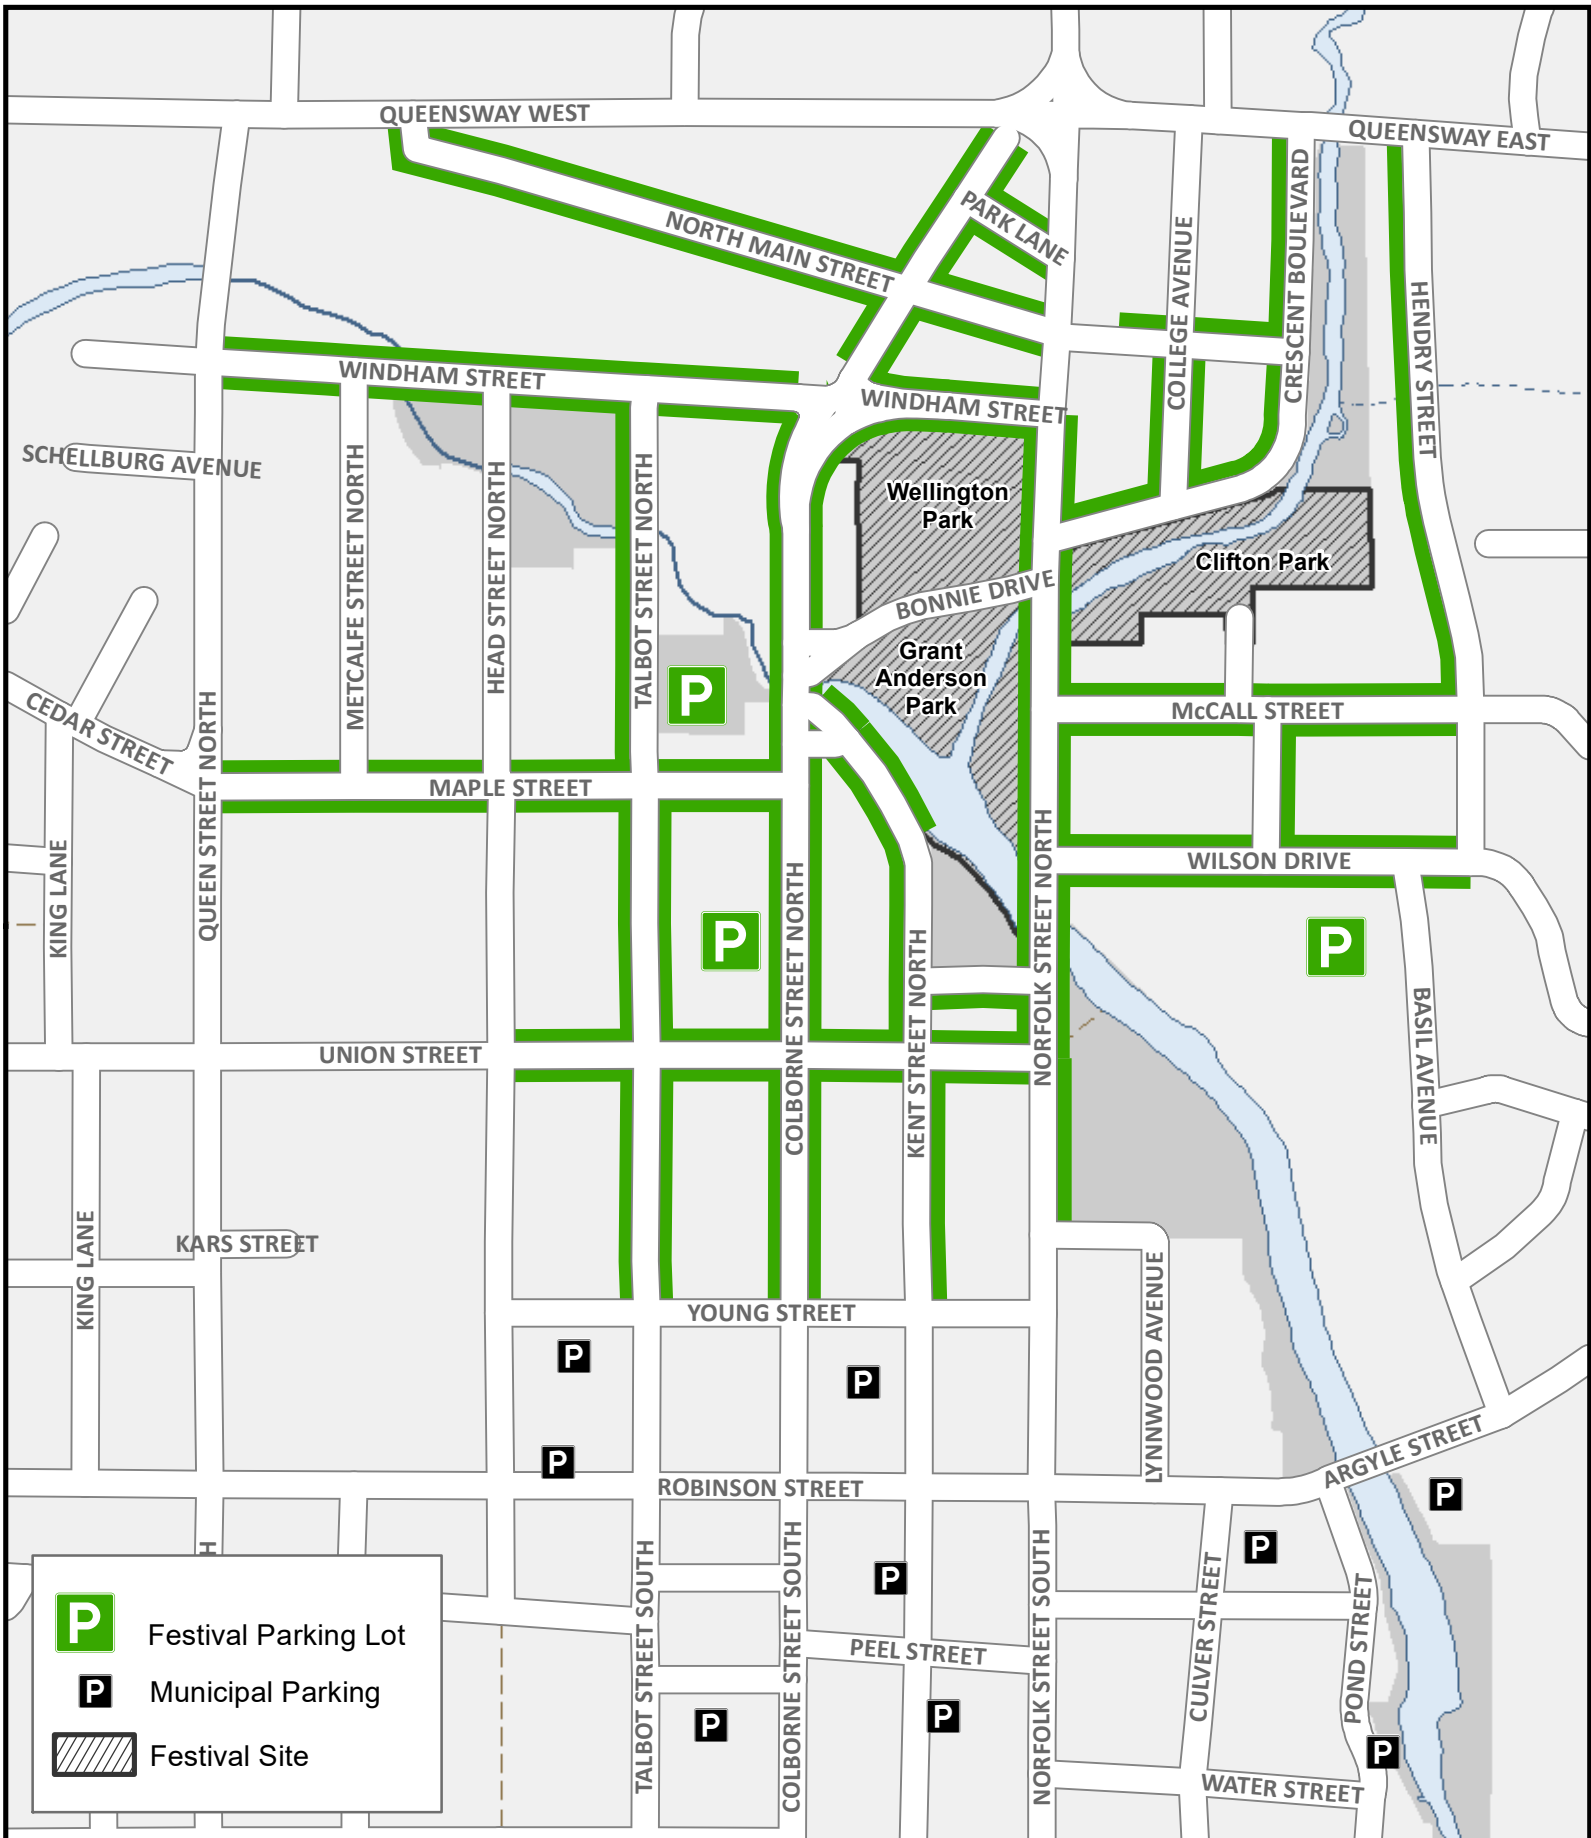

Lynn River Music & Arts Festival

FESTIVAL PARKING

-  Festival Parking Lot
-  Municipal Parking
-  Festival Site